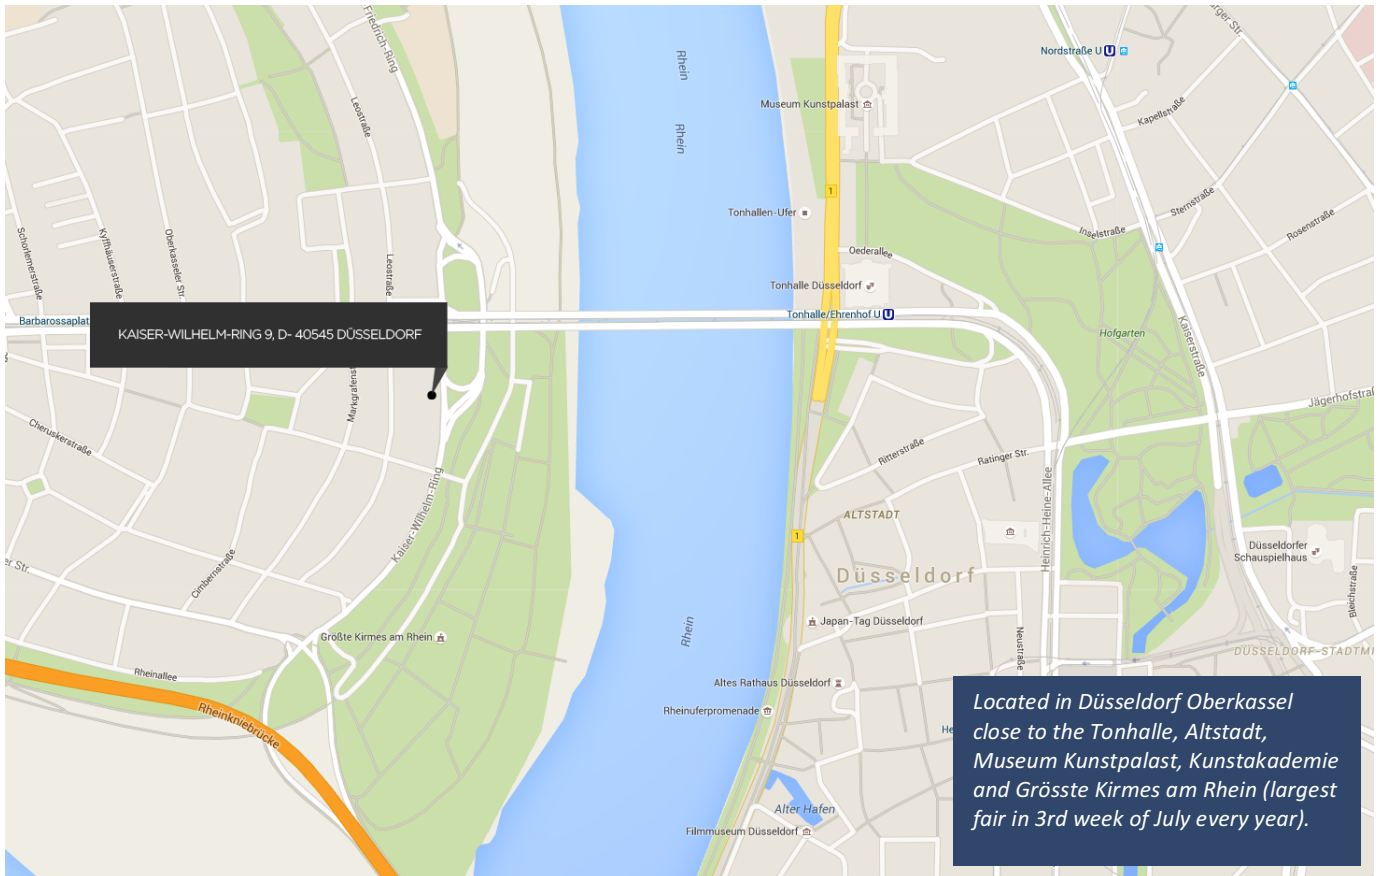

Map directions to –

**Marmot Investment Office AG**

- ★ Representative Office: Düsseldorf
- 📍 Address: Kaiser-Wilhelm-Ring 9, D- 40545 Düsseldorf

**Directions by public transport from city of Düsseldorf:**

1. Take the subway from Düsseldorf Hbf  74, 75, 76, 77 towards Hauptbahnhof to Luegplatz.
2. Walk to head east on Luegallee.
3. Turn right onto Kaiser-Wilhelm-Ring - destination will be on the right.

**Directions from airport of Düsseldorf to office:**

1. S-11 or RE (Regional-Express) from Düsseldorf- airport to Düsseldorf Hbf,
2. Then subway  U75, U 76 to Luegplatz (approx. 20 minutes),
3. Walk head east Luegallee.
4. Turn right onto Kaiser-Wilhelm-Ring - destination will be on the right.

**Map directions by car**

There are public parking lots around the office in the residential district and promenade.

Also on Barbarossa Platz a public parking garage is provided, see internet link enclosed.